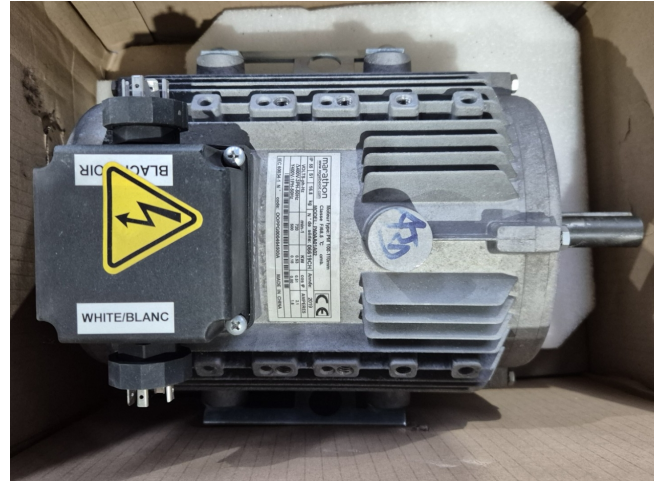

Carrier PM 100-110mm

Specifications

Marque	Carrier
Type	PM 100-110mm
Puissance (kW)	0,53
Vitesse (RPM)	720
Size & Weight	410x310x300 mm (LxWxH)
Stock	1

Description

Used Carrier PM 100-110mm

New Carrier PM 100-110mm fan motor with the following specifications: 50 Hz - 0,53/0,18 kW - 720/500 RPM.